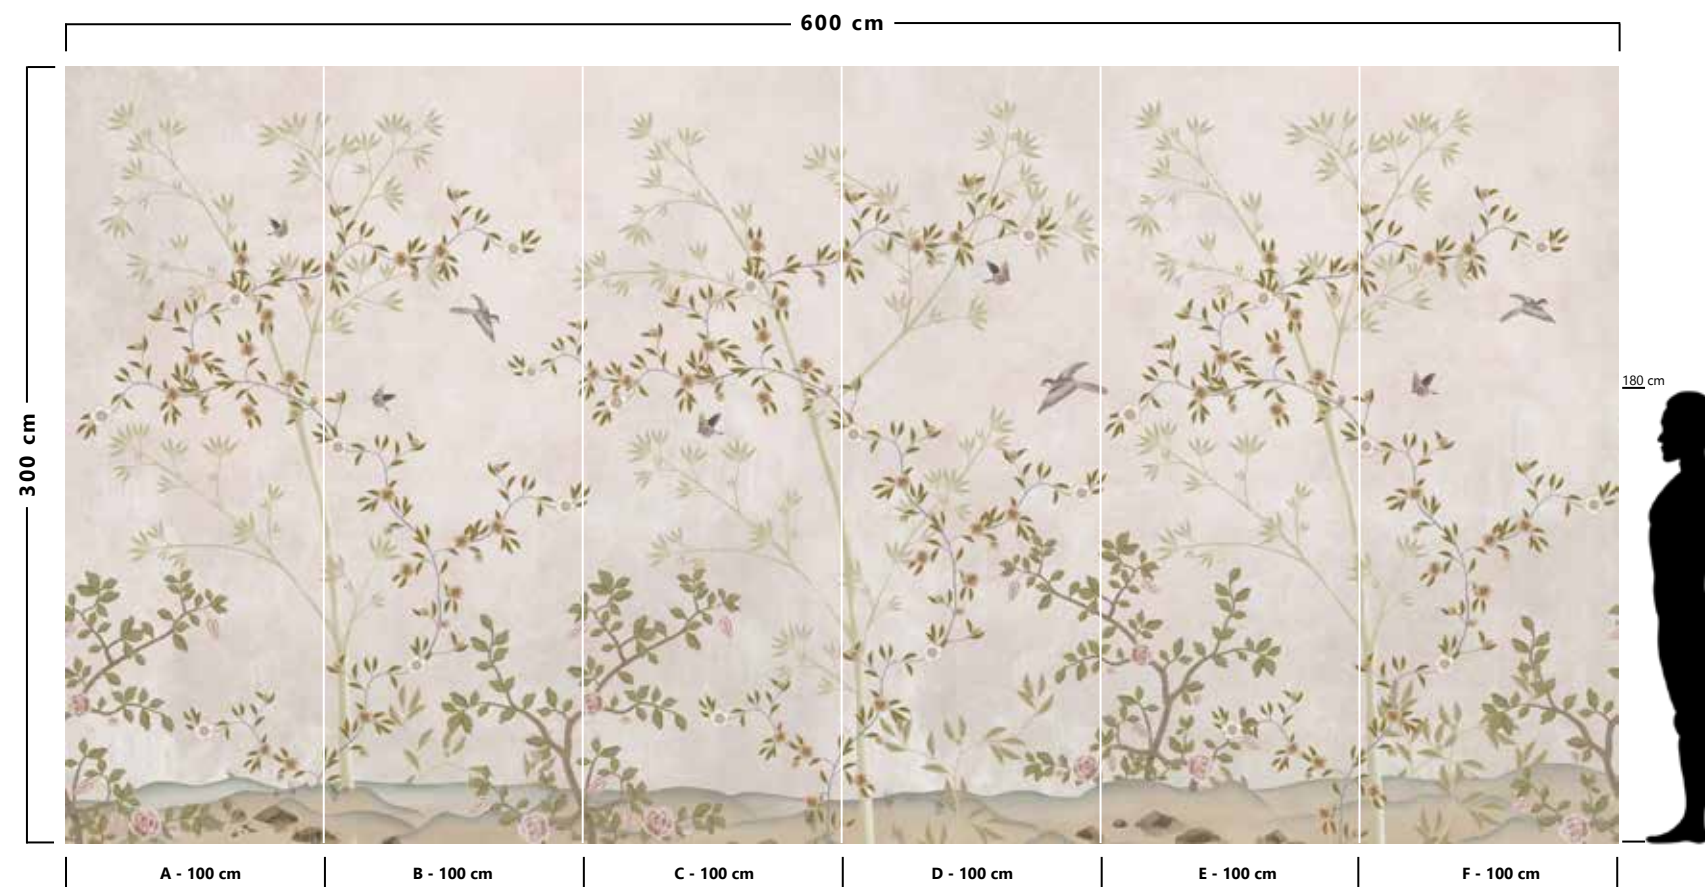

82630

82631

82632

82633

- Recommended length of the product is max. W: 600 cm, H: 300 cm.
- The product is also available with a custom size. The parts ABCDEF can be separately selected according to the sizes on the template. For special size and any graphical request please contact.
- You can select the media from the "media guide".
- The colours of the selected reference can vary according to the selected media.