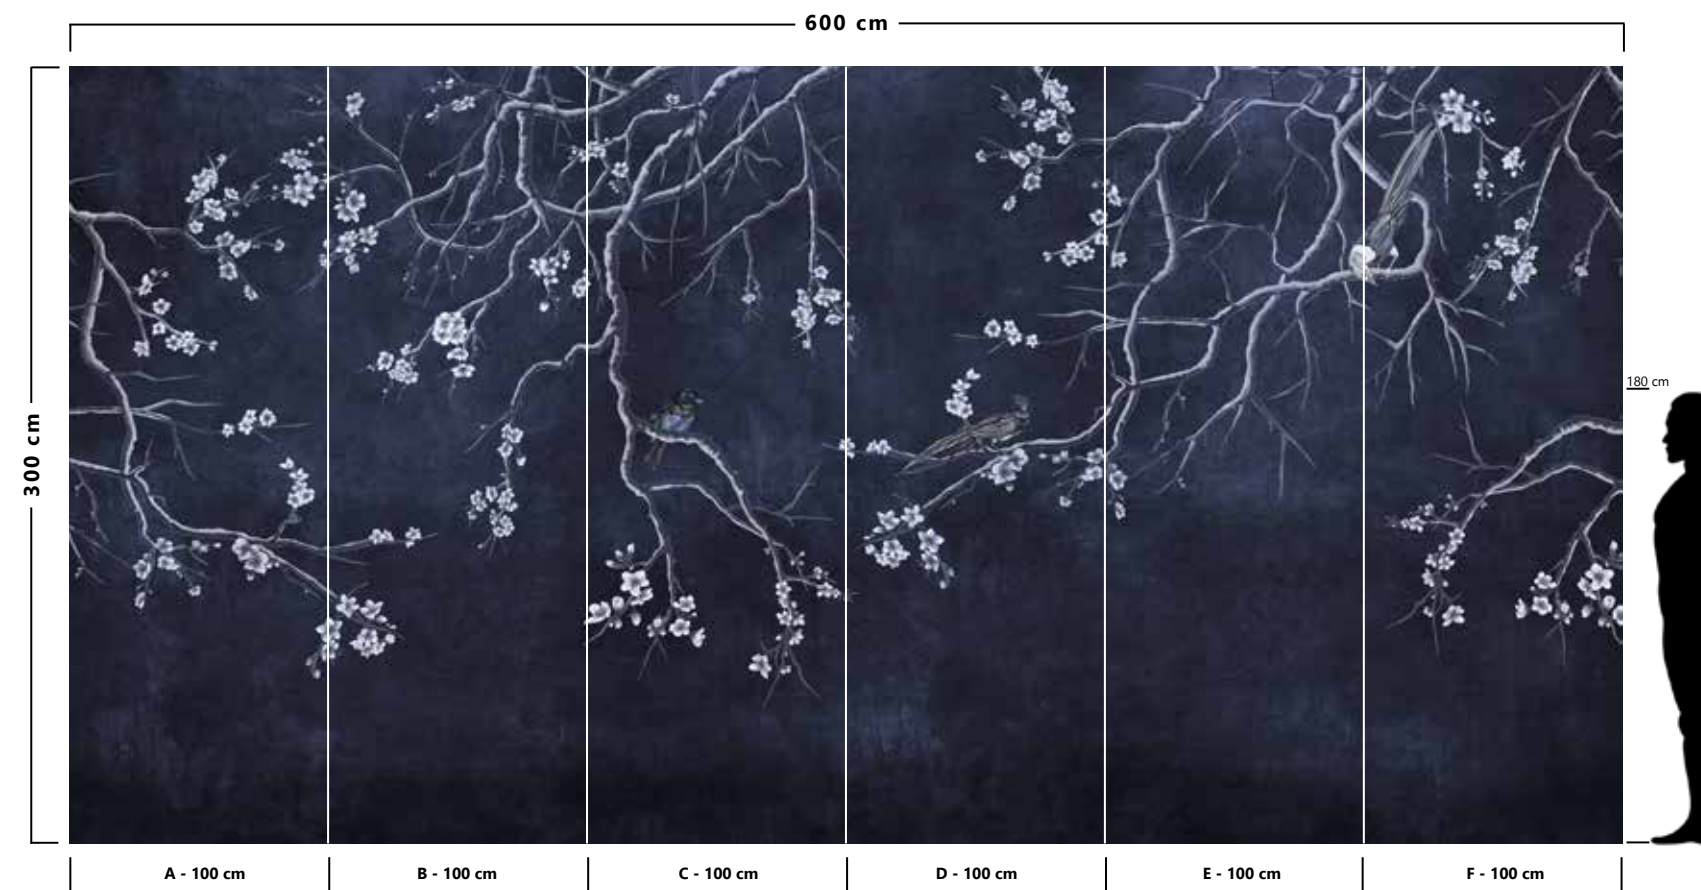

82940

82941

82942

82943

84120

84121

84122

- Recommended length of the product is max. W: 600 cm, H: 300 cm.
- The product is also available with a custom size. The parts ABCDEF can be separately selected according to the sizes on the template. For special size and any graphical request please contact.
- You can select the media from the "media guide".
- The colours of the selected reference can vary according to the selected media.