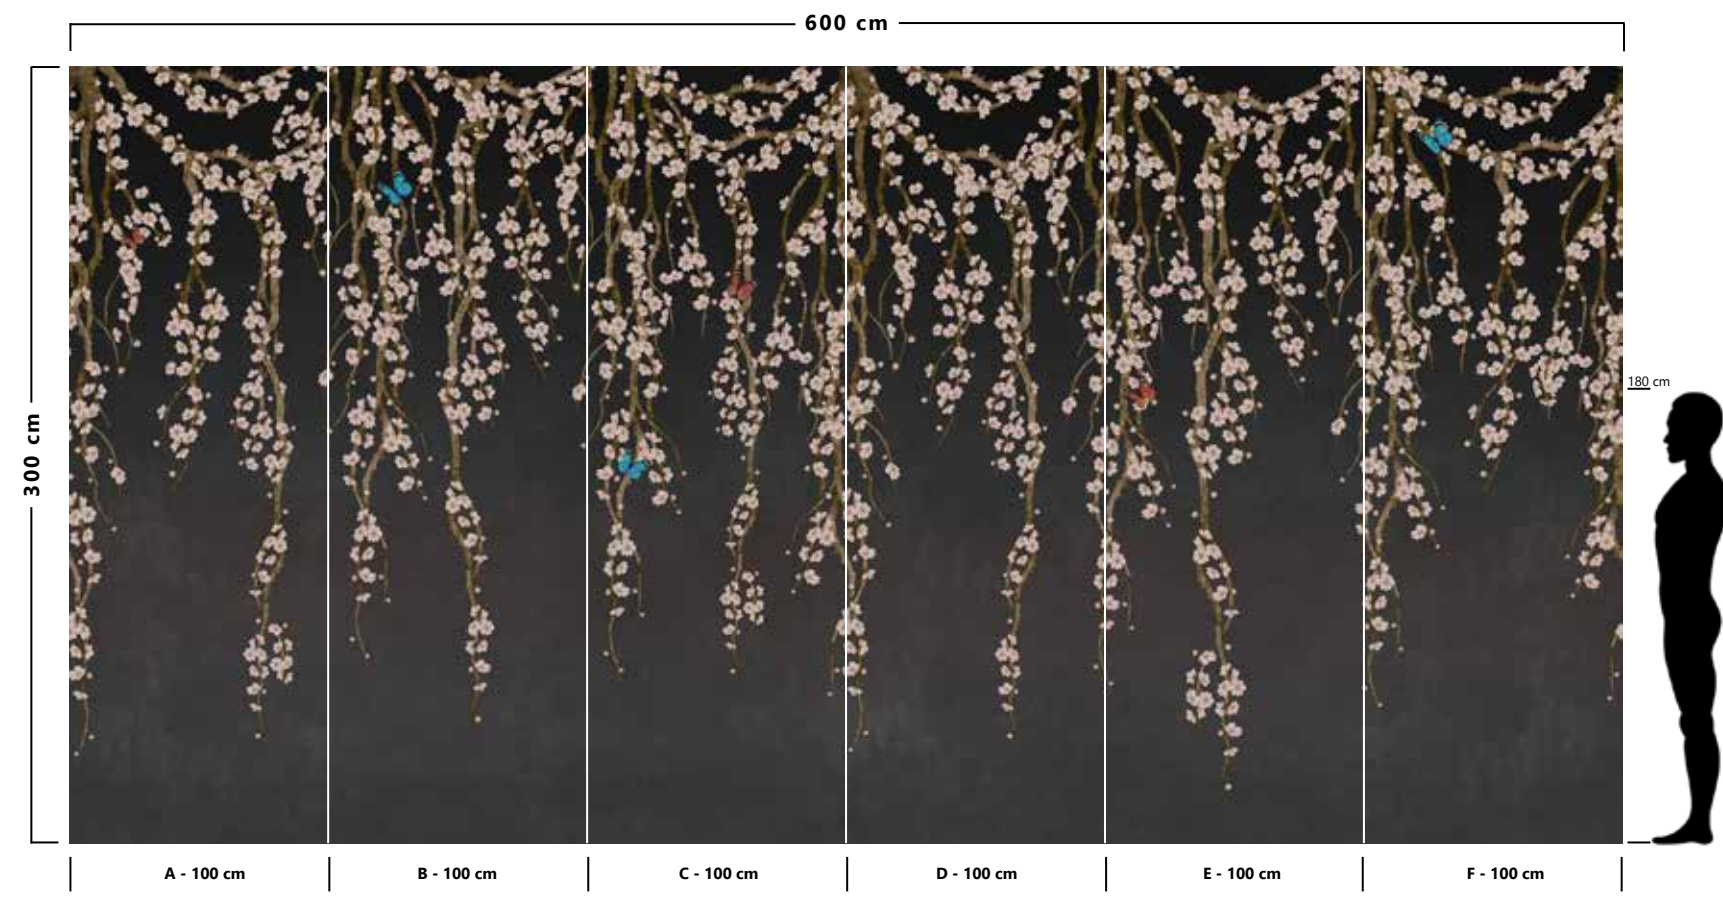

The result is an incredible artistic and decorative effect.

82400

82401

82402

- Recommended length of the product is max. W: 600 cm, H: 300 cm.
- The product is also available with a custom size. The parts ABCDEF can be separately selected according to the sizes on the template. For special size and any graphical request please contact.
- You can select the media from the "media guide".
- The colours of the selected reference can vary according to the selected media.

82510

82511

82512

- Recommended length of the product is max. W: 600 cm, H: 300 cm.
- The product is also available with a custom size. The parts ABCDEF can be separately selected according to the sizes on the template. For special size and any graphical request please contact.
- You can select the media from the "media guide".
- The colours of the selected reference can vary according to the selected media.

82520

82521

82522

82523

- Recommended length of the product is max. W: 600 cm, H: 300 cm.
- The product is also available with a custom size. The parts ABCDEF can be separately selected according to the sizes on the template. For special size and any graphical request please contact.
- You can select the media from the "media guide".
- The colours of the selected reference can vary according to the selected media.

82550

82551

82552

82590

82591

82592

82593

- Recommended length of the product is max. W: 600 cm, H: 300 cm.
- The product is also available with a custom size. The parts ABCDEF can be separately selected according to the sizes on the template. For special size and any graphical request please contact.
- You can select the media from the "media guide".
- The colours of the selected reference can vary according to the selected media.