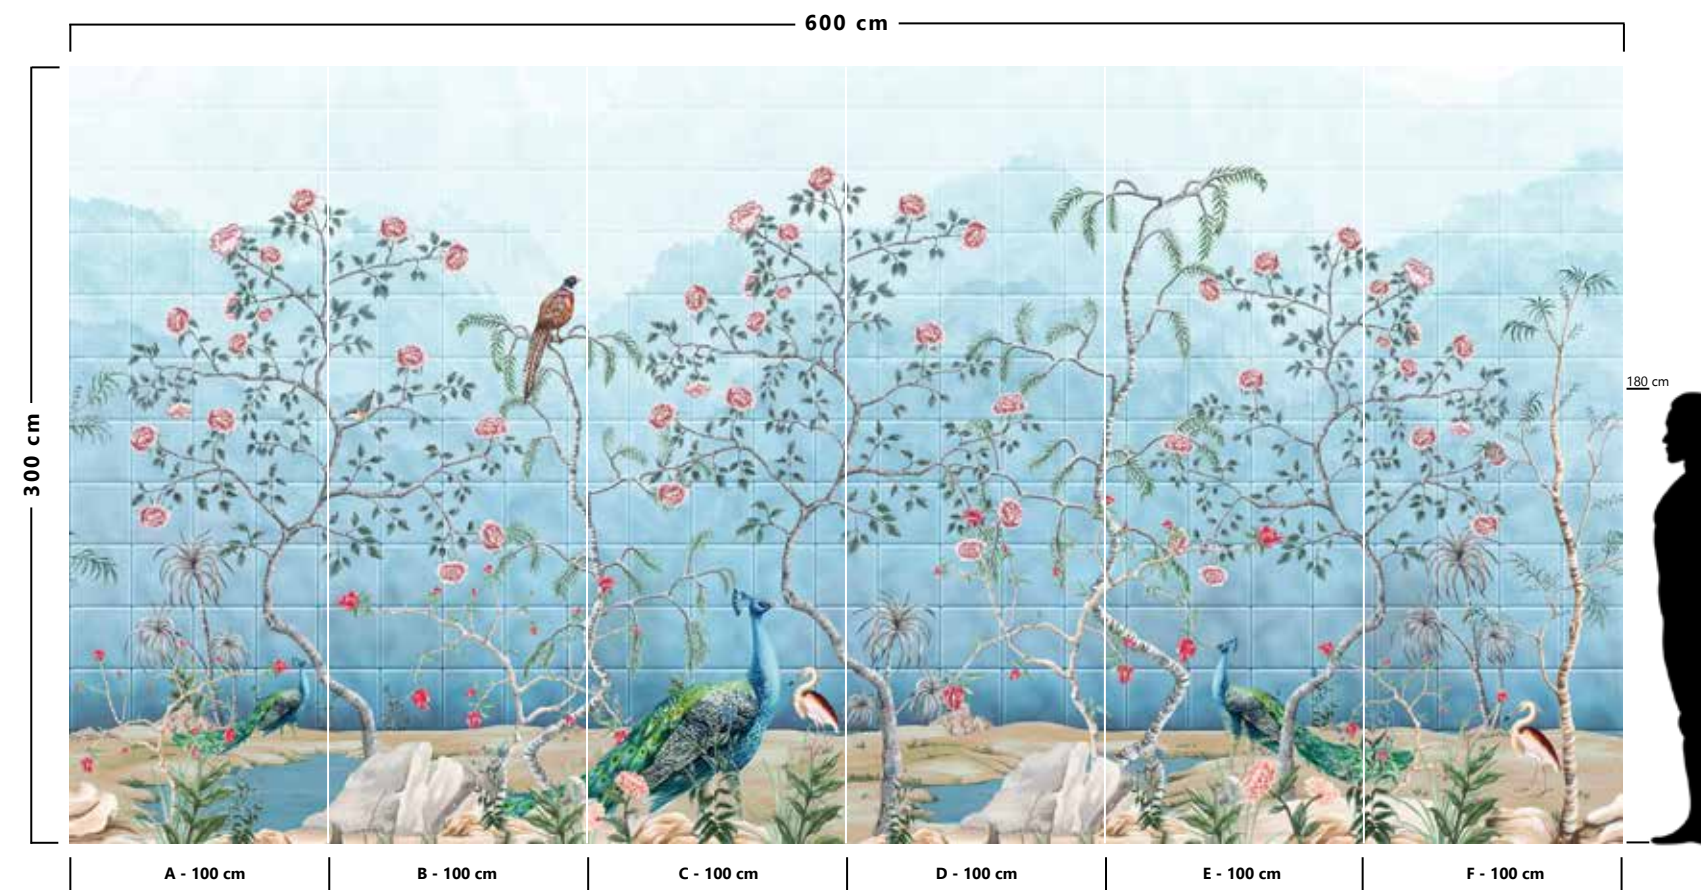

82520

82521

82522

82523

- Recommended length of the product is max. W: 600 cm, H: 300 cm.
- The product is also available with a custom size. The parts ABCDEF can be separately selected according to the sizes on the template. For special size and any graphical request please contact.
- You can select the media from the "media guide".
- The colours of the selected reference can vary according to the selected media.