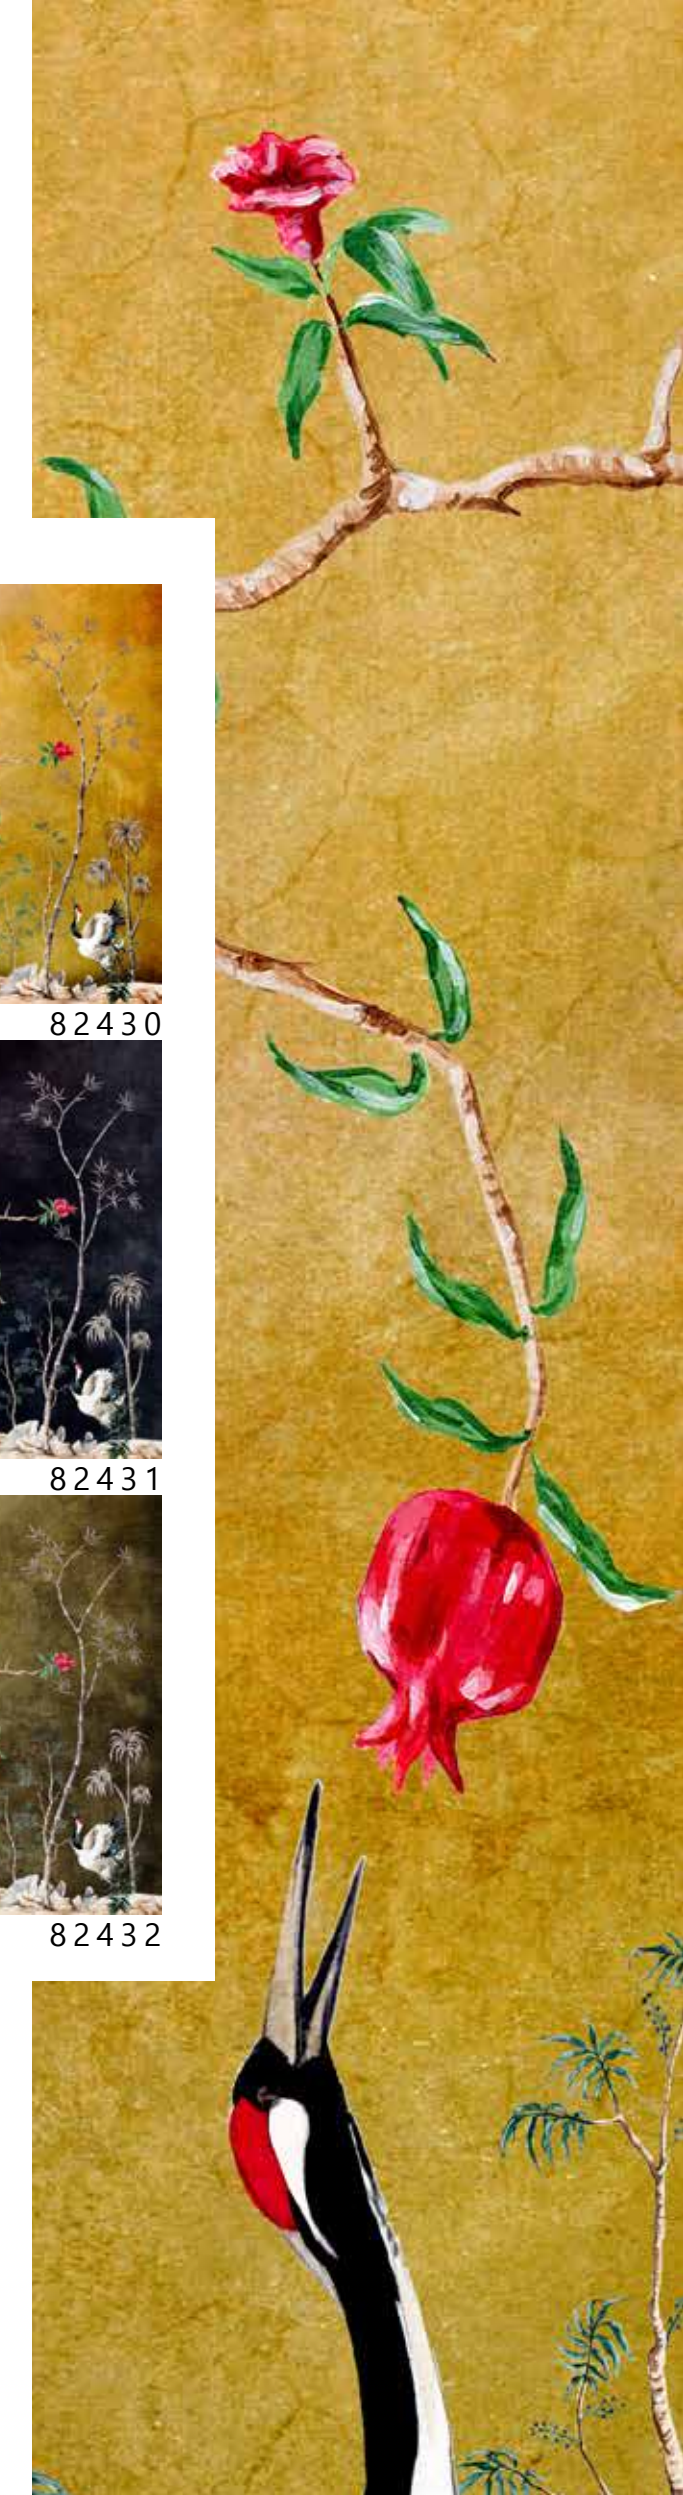

- Recommended length of the product is max. W: 600 cm, H: 300 cm.
- The product is also available with a custom size. The parts ABCDEF can be separately selected according to the sizes on the template. For special size and any graphical request please contact.
- You can select the media from the "media guide".
- The colours of the selected reference can vary according to the selected media.