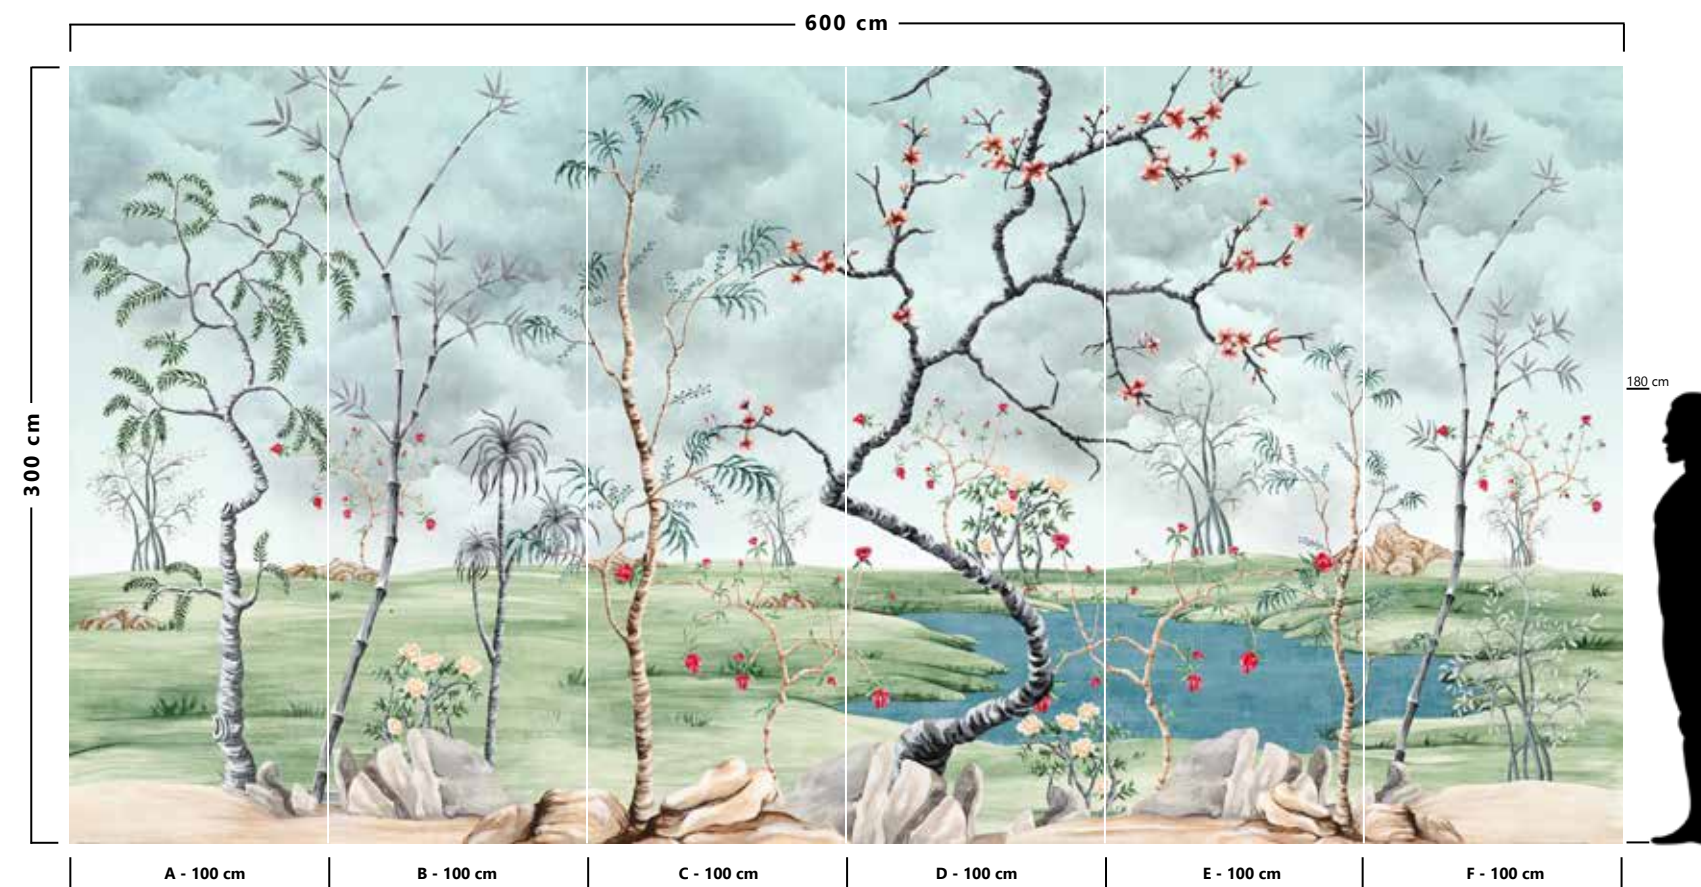

82480

82481

82482

82483

82484

A - 100 cm | B - 100 cm | C - 100 cm | D - 100 cm | E - 100 cm | F - 100 cm

- Recommended length of the product is max. W: 600 cm, H: 300 cm.
- The product is also available with a custom size. The parts ABCDEF can be separately selected according to the sizes on the template. For special size and any graphical request please contact.
- You can select the media from the "media guide".
- The colours of the selected reference can vary according to the selected media.