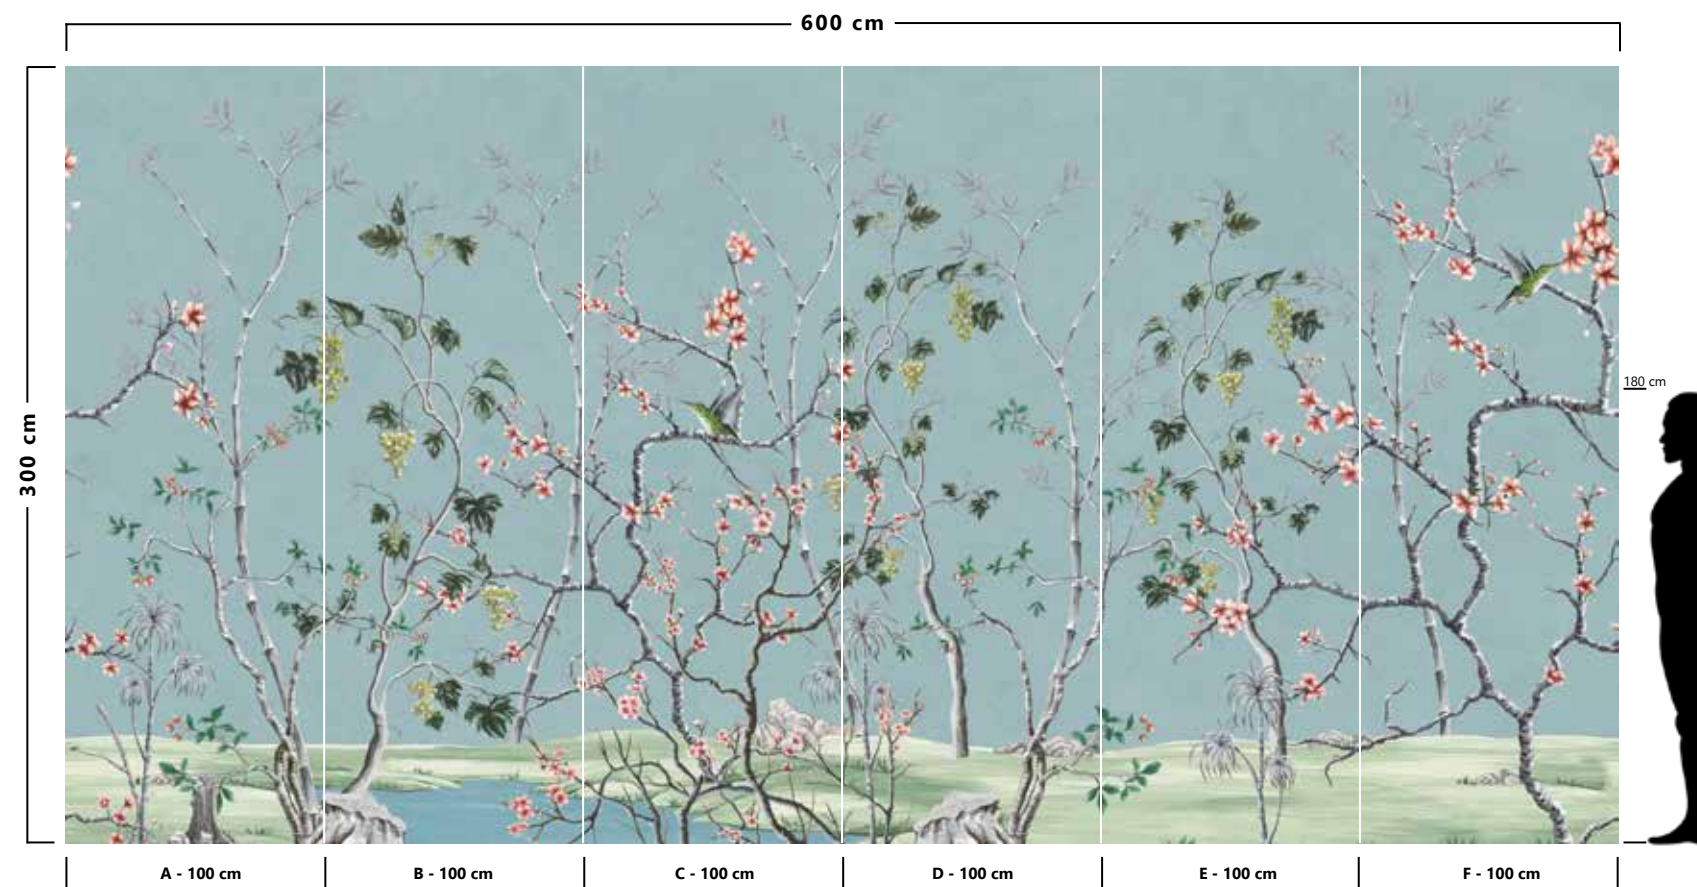

The result is an incredible artistic and decorative effect.

82400

82401

82402

- Recommended length of the product is max. W: 600 cm, H: 300 cm.
- The product is also available with a custom size. The parts ABCDEF can be separately selected according to the sizes on the template. For special size and any graphical request please contact.
- You can select the media from the "media guide".
- The colours of the selected reference can vary according to the selected media.

- Recommended length of the product is max. W: 600 cm, H: 300 cm.
- The product is also available with a custom size. The parts ABCDEF can be separately selected according to the sizes on the template. For special size and any graphical request please contact.
- You can select the media from the "media guide".
- The colours of the selected reference can vary according to the selected media.

82410

82411

82412

82413

82420

82421

82422

- Recommended length of the product is max. W: 600 cm, H: 300 cm.
- The product is also available with a custom size. The parts ABCDEF can be separately selected according to the sizes on the template. For special size and any graphical request please contact.
- You can select the media from the "media guide".
- The colours of the selected reference can vary according to the selected media.