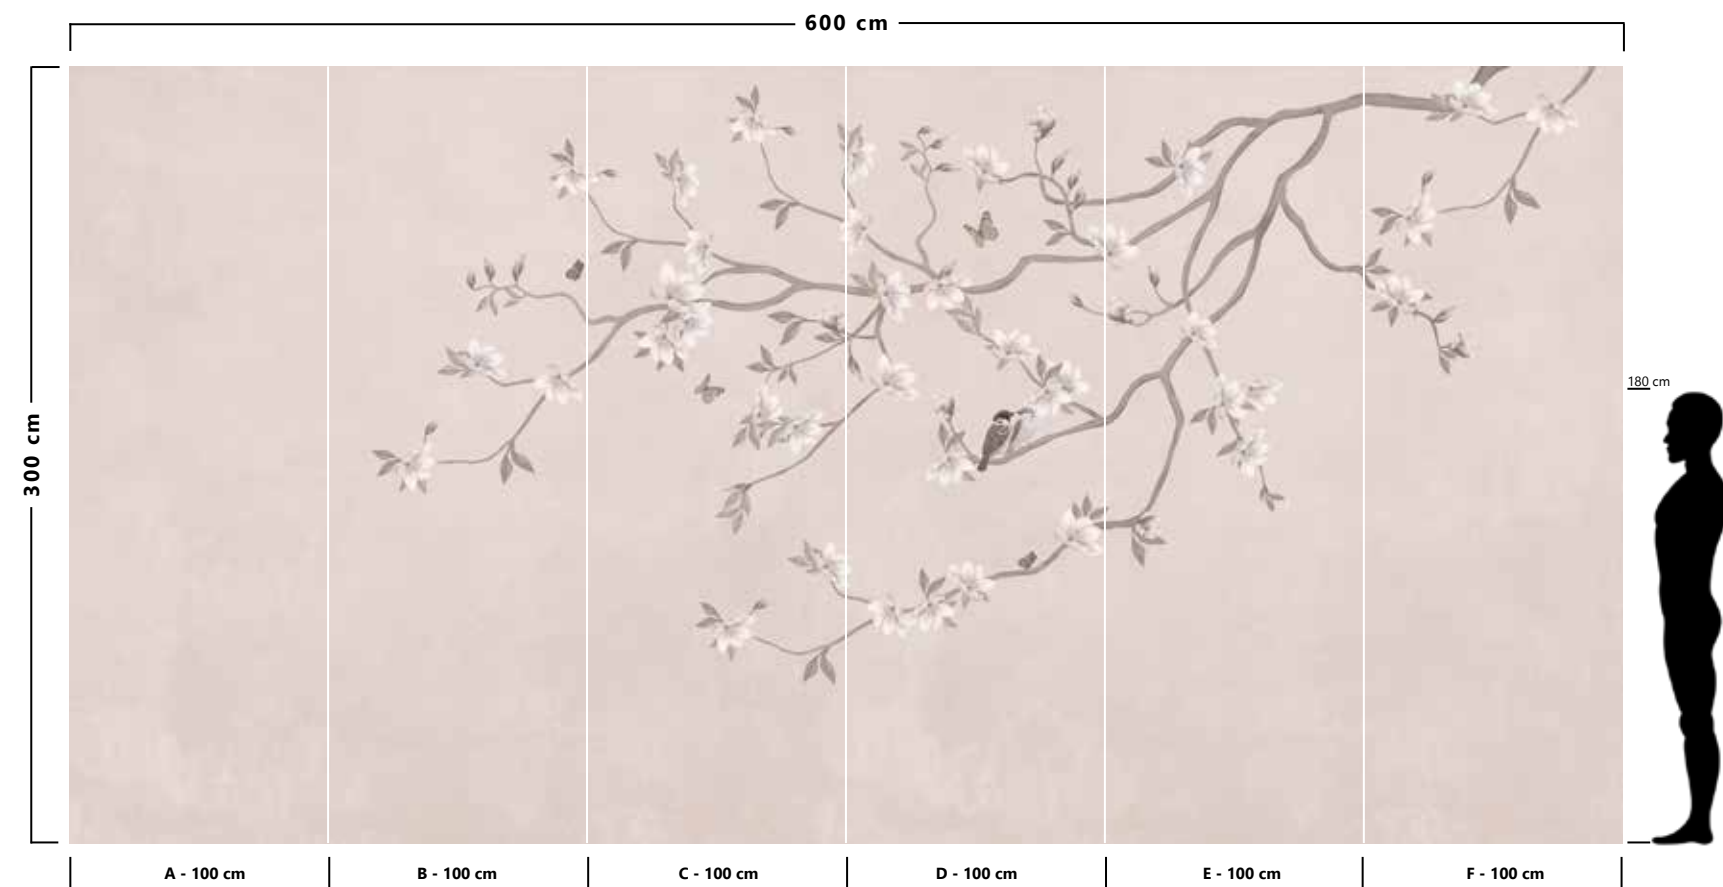

82550

82551

82552

82590

82591

82592

82593

- Recommended length of the product is max. W: 600 cm, H: 300 cm.
- The product is also available with a custom size. The parts ABCDEF can be separately selected according to the sizes on the template. For special size and any graphical request please contact.
- You can select the media from the "media guide".
- The colours of the selected reference can vary according to the selected media.