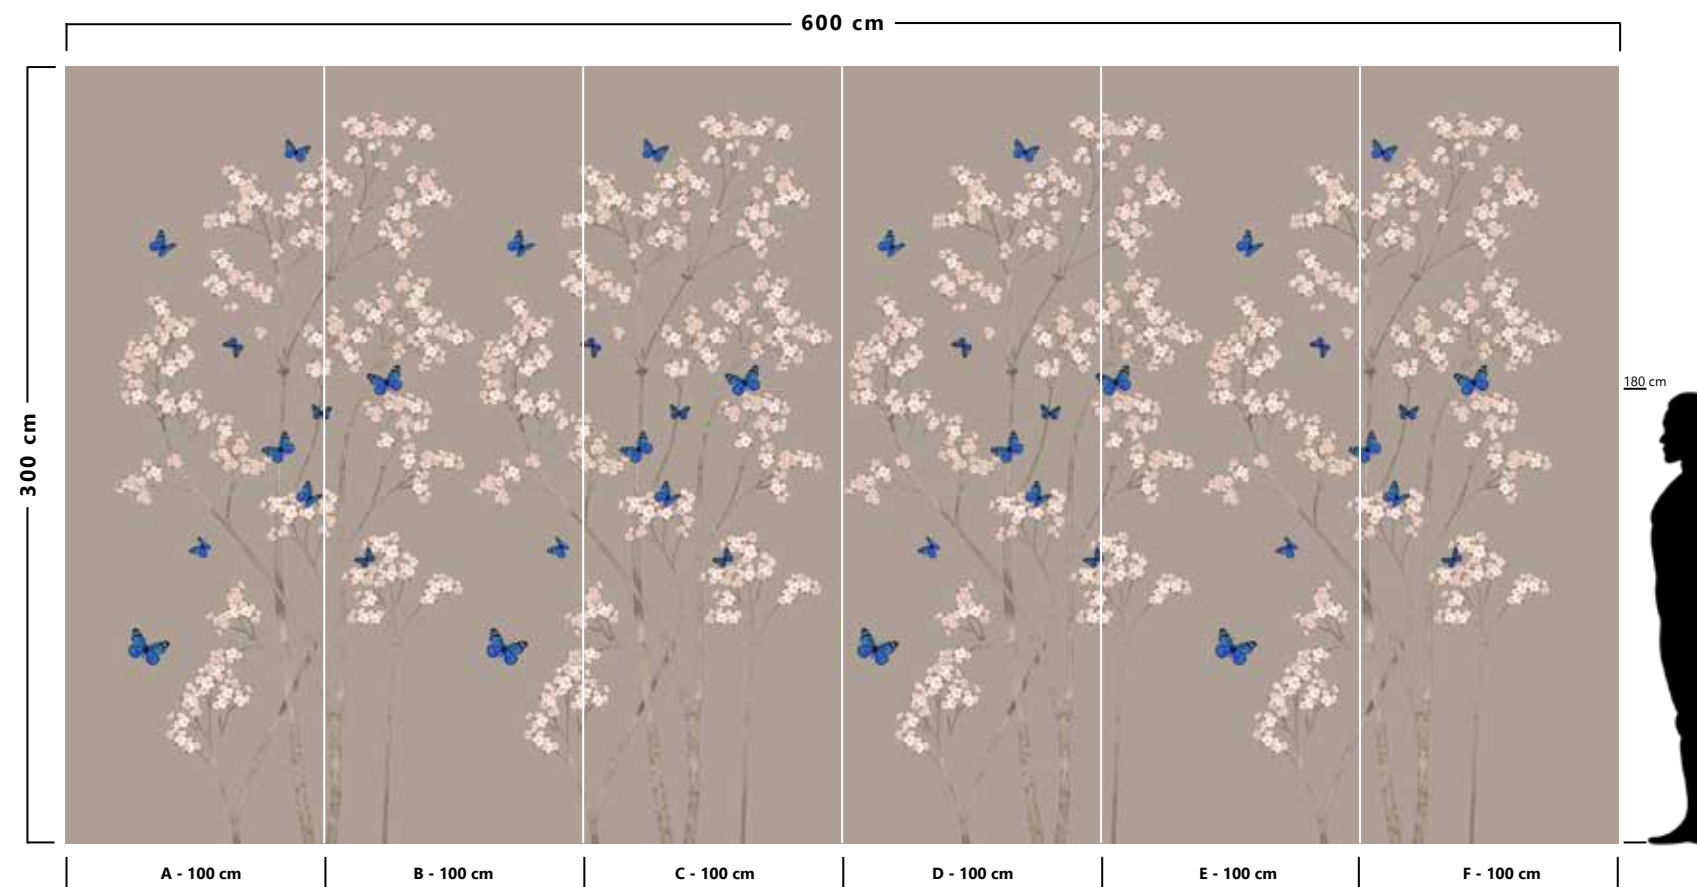

82640

82641

82642

82643

82644

- Recommended length of the product is max. W: 600 cm, H: 300 cm.
- The product is also available with a custom size. The parts ABCDEF can be separately selected according to the sizes on the template. For special size and any graphical request please contact.
- You can select the media from the "media guide".
- The colours of the selected reference can vary according to the selected media.